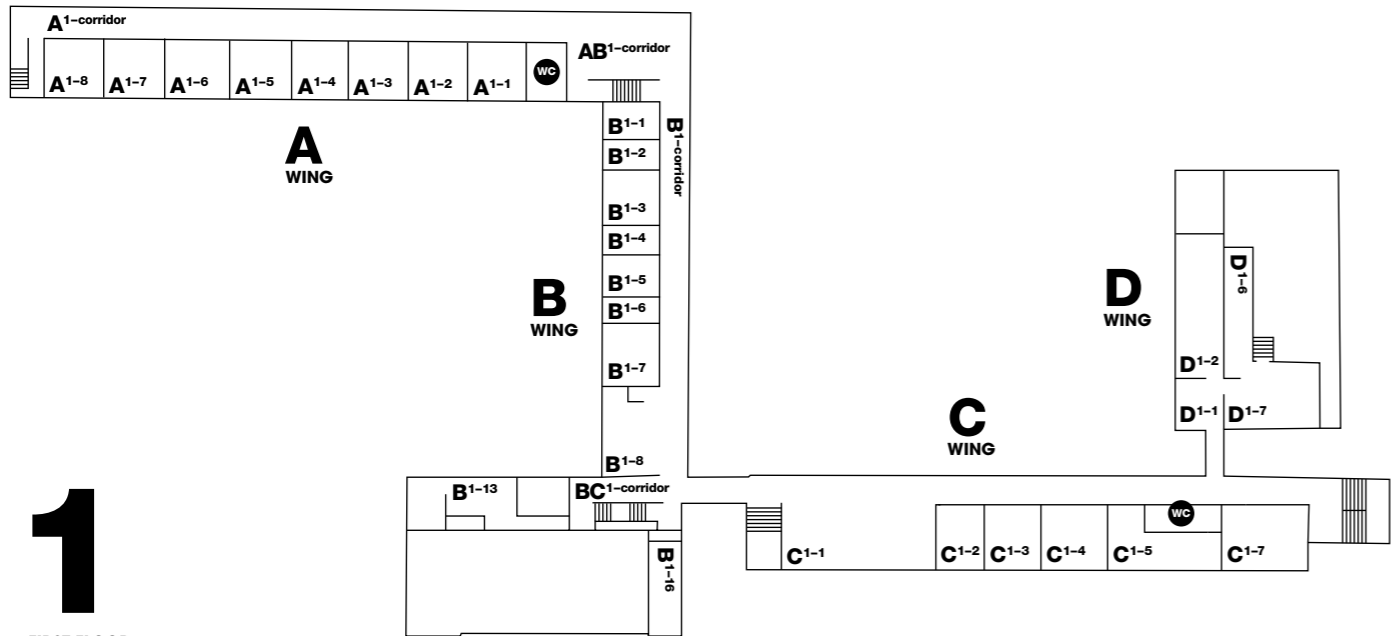

GROUND FLOOR

SECOND FLOOR

FIRST FLOOR

THIRD FLOOR

1646  
98weeks  
ADA, area for debate & art  
  
After the Butcher  
AGA  
AIT  
AKV/St.Joost MFA  
Amsterdam dinner movement  
Apice for Artists  
Arrow Factory  
Arbour Lake School  
Atopia  
Attraction of the Opposites  
Baracca  
Berm  
Britto Arts Trust  
CEIA

C 2-5  
D X-11  
Lecture Room,  
Conversation Room  
B 3-1  
B 2-5, B 2-6  
Lecture Room  
A 3-6  
Lecture Room  
B X-8  
Lecture Room, D 1-1  
B 2-4  
Cinema  
A 1-4  
B 2-1  
B 2-2  
B 1-7  
Stage, B 3-2

B X-1 + other loc.  
Lecture Room  
B 1-6  
D 1-7  
C X-6, C X-7  
C 1-1  
B 1-4, A 2-8, A 2-9,  
Lecture Room  
C X-8  
AB X-corridor  
A 1-1  
Schoolyard  
AB X-corridor, A 2-2  
A 1-5  
B 2-14  
C 2-9  
A X-3  
AB corridor