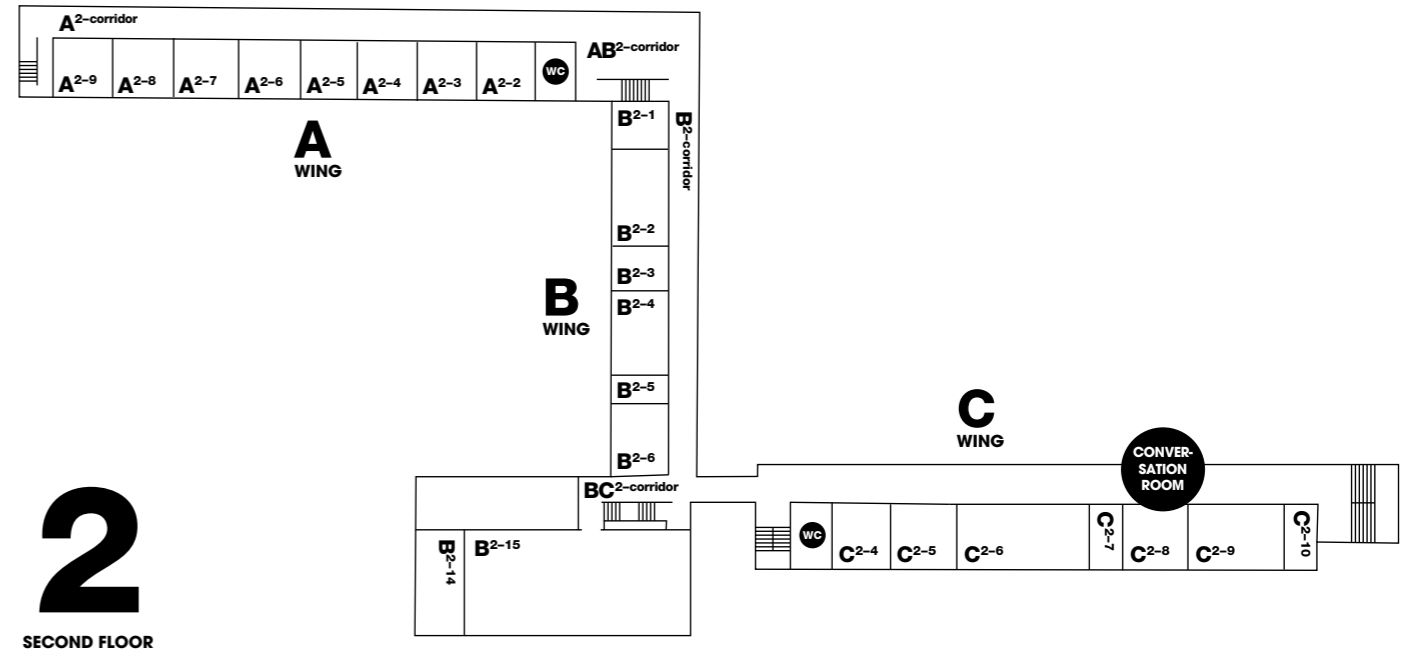

GROUND FLOOR

SECOND FLOOR

FIRST FLOOR

THIRD FLOOR

1646  
98weeks  
ADA, area for debate & art  
  
After the Butcher  
AGA  
AIT  
AKV/St.Joost MFA  
Amsterdam dinner movement  
Apice for Artists  
Arrow Factory  
Arbour Lake School  
Atopia  
Attraction of the Opposites  
Baracca  
Berm  
Britto Arts Trust  
CEIA

C 2-5  
D X-11  
Lecture Room,  
Conversation Room  
B 3-1  
B 2-5, B 2-6  
Lecture Room  
A 3-6  
Lecture Room  
B X-8  
Lecture Room, D 1-1  
B 2-4  
Cinema  
A 1-4  
B 2-1  
B 2-2  
B 1-7  
Stage, B 3-2

B X-1 + other loc.  
Lecture Room  
B 1-6  
D 1-7  
C X-6, C X-7  
C 1-1  
B 1-4, A 2-8, A 2-9,  
Lecture Room  
C X-8  
AB X-corridor  
A 1-1  
Schoolyard  
AB X-corridor, A 2-2  
A 1-5  
B 2-14  
C 2-9  
A X-3  
AB corridor